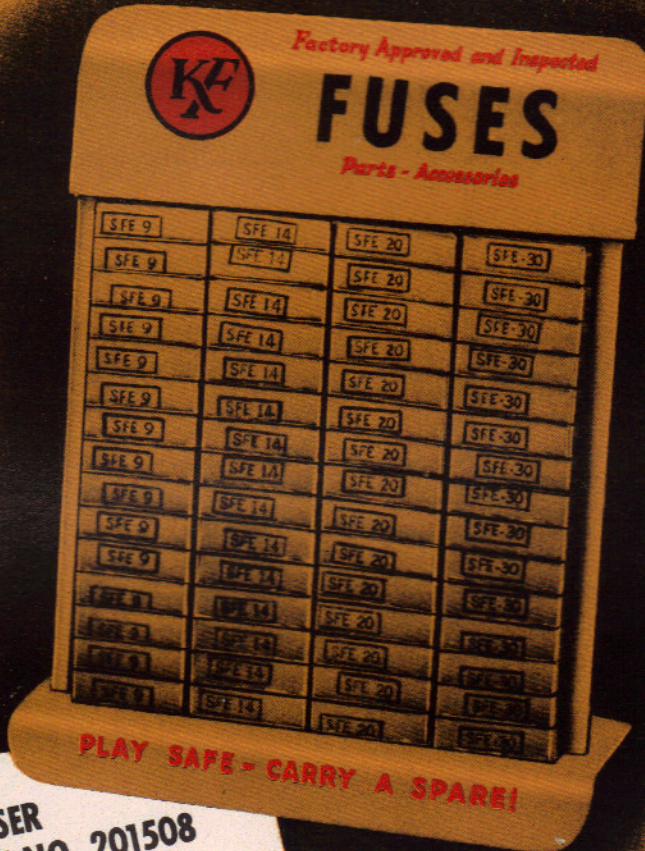

# FUSE KIT

**FOR ALL  
KAISER AND FRAZER  
MODELS**

**PART No. 204156  
FUSE KIT  
CONSISTS OF . . .**

- 1 FUSE DISPLAY DISPENSER
- 50 9 AMP. FUSES, PART NO. 201508
- 100 20 AMP. FUSES, PART NO. 201818
- 50 14 AMP. FUSES, PART NO. 202011
- 100 30 AMP. FUSES, PART NO. 202899